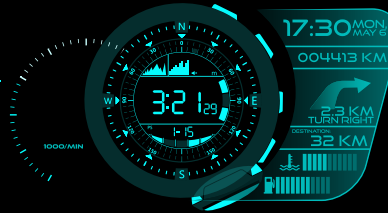

AUTOMOTIVE: EMBEDDED SOFTWARE OVERVIEW

Advanced Driver Assistance Systems

Software for camera & sensor based solutions

- Algorithm development services for customer R&D labs
- Integration & testing of ADAS solutions
- Validation & Benchmarking
- Algorithm porting to embedded platforms
- Proof Of Concept development

Vehicle Electronics

Embedded solutions for Body Electronics & Vehicle Networks

- ECU Applications
- Vehicle network protocol stacks
- Gateway modules – protocol conversion
- Diagnostics
- Independent V&V
- Functional safety compliance (ISO26262)

Instrument Cluster & Displays

Software, embedded & Prototypes

- Reconfigurable HMI
- Cluster Application & Middleware development
- On board and remote Diagnostics
- Modular and Scalable reference platform

IVI (In Vehicle Infotainment)

Software for HU & RSE

- Multimodal HMI development
- Middleware, 2D/3D Graphics
- Software Platforms
- Testing & Test automation
- GENIVI compliance